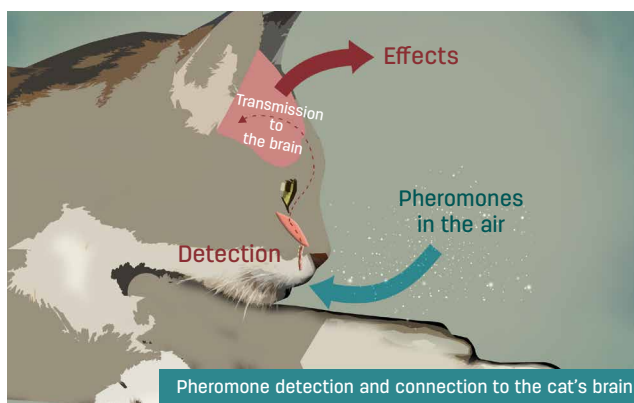

Everyday life does not always make a cat happy

Cats are at their most loving when they feel in control of their environment. Anything that interrupts this can unsettle them, such as moving, redecorating or bringing home a new baby or pet. Over time this can increase your cat's stress level and lead to anxiety, which can be expressed in various ways:

- Peeing outside the litter box
- Unwanted scratching
- Hiding and not wanting to interact with people
- Anxious when traveling

Transforming behavior, transforming lives

The FELIWAY® range uses pheromones to help reduce unwanted cat behaviors thus transforming your lives and bringing you closer together.

"It really, really works! My cats seem much happier and calmer!" **Laura, US**

How does FELIWAY® CLASSIC work?

FELIWAY® CLASSIC mimics the natural facial pheromone or 'happy marker' that cats leave behind when they rub their faces on people's legs, furniture, doorways and other objects in the home. It is a sign that they feel comfortable and safe in their home environment. **FELIWAY® CLASSIC** provides the same comforting effect as natural pheromones do when deposited by cats themselves.